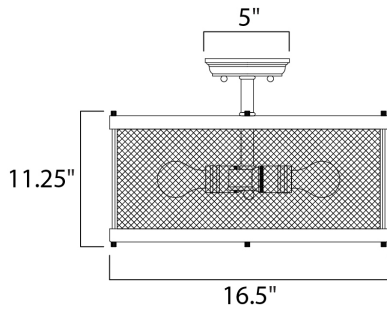

**MEASUREMENTS**

DIMENSION : 16.5" L x 16.5" W x 11.25" H  
 CANOPY : 5" W x 1.25" H x 5" L  
 HANGING WEIGHT : 5.82 lb

**LAMPING**

INPUT VOLTAGE : 120V  
 BULB : 3 x 60W Incandescent E26 Medium , 180W Total  
 BULB INCLUDED : (Included)  
 DIMMABLE : Yes